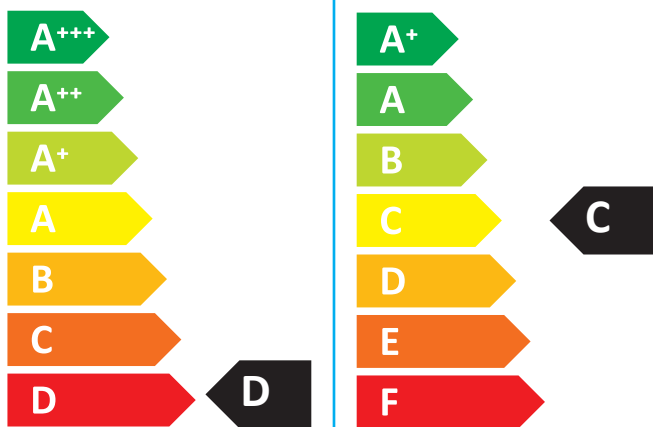

# ENERG

енергия · ενέργεια

**ACV**

E-Tech S 160

**30** dB

**14,4**  
kW

Icon representing energy saving, showing a clock and a coin.