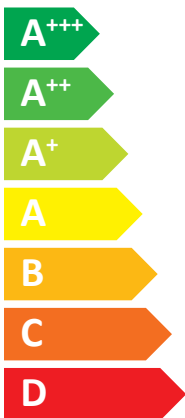

# ENERG

енергия · ενεργεια

Atlantic

Alféa Extensa Combi  
A.I. 10 R32

**A<sup>++</sup>**

**A<sup>+</sup>**

Two icons showing sound power levels: a speaker icon with a house inside labeled **40 dB**, and a house icon with a speaker inside labeled **62 dB**.

Legend for power consumption: a dark blue square for **00 kW**, a medium blue square for **08 kW**, and a light blue square for **08 kW**.

Icon representing energy saving, showing a clock and a stack of coins with an arrow pointing down.