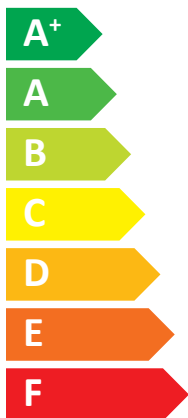

ENERG

енергия · ενεργεια

Atlantic

Alféa Extensa Combi
A.I. 08 R32

A⁺⁺

A⁺

Two icons showing sound power levels: a speaker icon with a house inside labeled **40 dB**, and a house icon with a speaker inside labeled **60 dB**.

Legend for power consumption in kW, shown as colored squares: dark blue for **00 kW**, medium blue for **06 kW**, and light blue for **06 kW**.

Icon representing energy saving, featuring a clock and a coin with an arrow pointing to it.