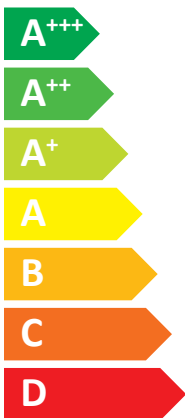

ENERG

енергия · ενεργεια

Atlantic

Alféa Extensa Combi
A.I. 08 R32

A⁺⁺

A⁺

Two icons showing sound power levels: a speaker icon with a house inside labeled **40 dB**, and a house icon with a speaker inside labeled **60 dB**.

Legend for power consumption in kW, shown as colored squares: dark blue for **00 kW**, medium blue for **06 kW**, and light blue for **06 kW**.

Icon representing energy saving, featuring a clock and a coin with an arrow pointing to it.