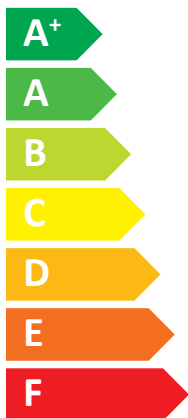

ENERG

енергия · ενεργεια

Atlantic

Alféa Extensa Combi
A.I. 06 R32

A⁺⁺

A⁺

Two icons showing sound power levels: a speaker icon with a house inside and a house icon with a speaker inside.

40 dB

57 dB

- 00 kW
- 05 kW**
- 05 kW

Icon representing energy saving, showing a clock and a stack of coins with an arrow pointing down.