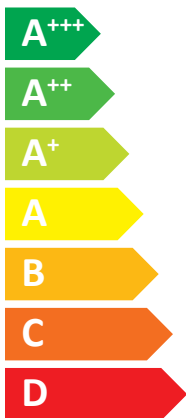

ENERG

енергия · ενεργεια

Atlantic

Alféa Extensa Combi
A.I. 06 R32

A⁺⁺

A⁺

Two icons showing sound power levels: a speaker icon with a house inside and a house icon with a speaker inside.

40 dB

57 dB

- 00 kW
- 05 kW**
- 05 kW

Icon representing energy saving, showing a clock and a stack of coins with an arrow pointing down.